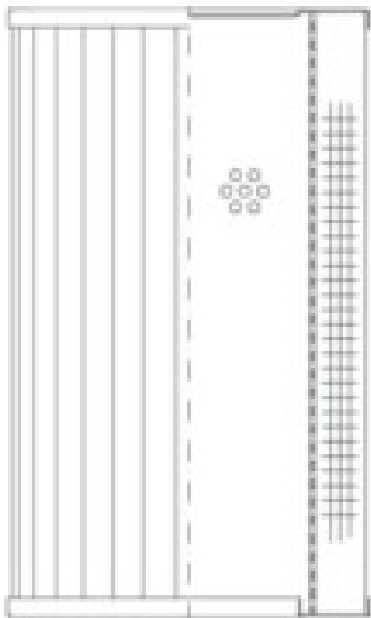

Buy Big, Save Big! - www.bigfilterstore.com - 866-673-0345

Technical Data for Big Filter #: BFS-1042E

[Click to view stock, pricing and volume discount information](#)

Filter Type Details

Part Type: Hydraulic
Filter Type: Return Line
Media: Stainless Steel Fiber
Seal Material:
Fluid Type: HH / HL / HM / HV
Flow Direction: Outside-In

Dimensions (Inches)

Height: 8.74
O.D. Top: 2.91 **O.D. Bottom:** 2.91
I.D. Top: **I.D. Bottom:** 1.81
Weight (lbs): 1.2

Rating

Micron 1: 10 **Beta Ratio 1:** 200/10
Micron 2: **Beta Ratio 2:**
Flow Rate (GPM): **Capacity (gr):** 6.70189
Collapse Pressure (psi): 435 **Burst Pressure (psi)**
Filter area (sq in): 258

Misc. Information

Thread Type:
Thread Size (in):
By-pass: No
Handle: No
Wrap: No

Contact Information

Big Filter Inc.
 162 Kerr Dr.
 Sault Ste. Marie, ON
 P6A 5H9
 Canada

Big Filter Inc.
 605 Ridge St, #144
 Sault Ste. Marie, MI
 49783
 USA