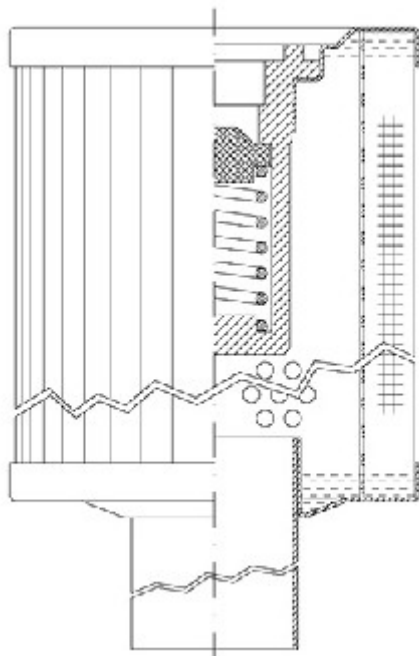

Contact Information

Big Filter Inc.
162 Kerr Dr.
Sault Ste. Marie, ON
P6A 5H9
Canada

Big Filter Inc.
605 Ridge St, #144
Sault Ste. Marie, MI
49783
USA

Toll Free: 866-673-0345
Direct: 705-255-2493

info@bigfilterstore.com
<https://www.bigfilterstore.com>