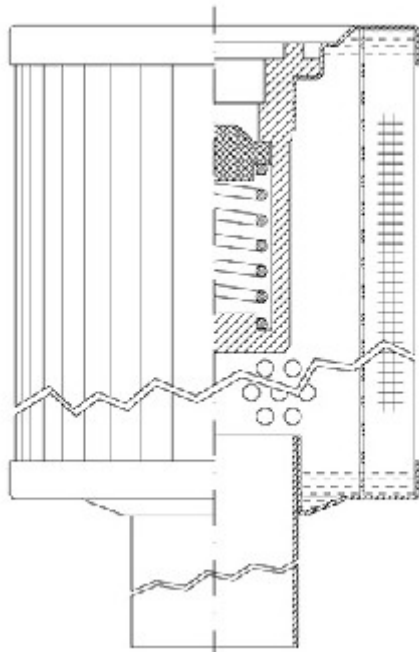

Buy Big, Save Big! - www.bigfilterstore.com - 866-673-0345

Technical Data for Big Filter #: BFS-1044A

[Click to view stock, pricing and volume discount information](#)

Filter Type Details

Part Type: Hydraulic
Filter Type: Return Line
Media: Wire Mesh
Seal Material:
Fluid Type: HH / HL / HM / HV
Flow Direction: Outside-In

Dimensions (Inches)

Height: 7.59
O.D. Top: 2.91 **O.D. Bottom:** 2.91
I.D. Top: **I.D. Bottom:** 1.18
Weight (lbs): 1.4

Rating

Micron 1: 10 **Beta Ratio 1:**
Micron 2: **Beta Ratio 2:**
Flow Rate (GPM): **Capacity (gr):**
Collapse Pressure (psi): 435 **Burst Pressure (psi)**
Filter area (sq in): 170

Misc. Information

Thread Type:
Thread Size (in):
By-pass: Yes
Handle: No
Wrap: No

Contact Information

Big Filter Inc.
 162 Kerr Dr.
 Sault Ste. Marie, ON
 P6A 5H9
 Canada

Big Filter Inc.
 605 Ridge St, #144
 Sault Ste. Marie, MI
 49783
 USA