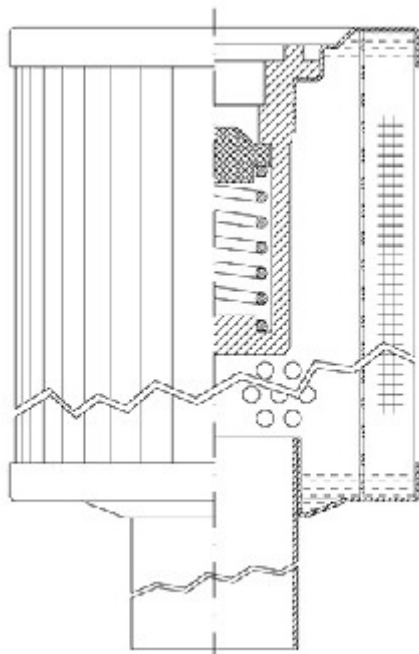

Buy Big, Save Big! - www.bigfilterstore.com - 866-673-0345

Technical Data for Big Filter #: BFS-1044B

[Click to view stock, pricing and volume discount information](#)

Filter Type Details

Part Type: Hydraulic
Filter Type: Return Line
Media: Wire Mesh
Seal Material:
Fluid Type: HH / HL / HM / HV
Flow Direction: Outside-In

Dimensions (Inches)

Height: 7.59
O.D. Top: 2.91 **O.D. Bottom:** 2.91
I.D. Top: **I.D. Bottom:** 1.18
Weight (lbs): 1.4

Rating

Micron 1: 25 **Beta Ratio 1:**
Micron 2: **Beta Ratio 2:**
Flow Rate (GPM): **Capacity (gr):**
Collapse Pressure (psi): 435 **Burst Pressure (psi)**
Filter area (sq in): 170

Misc. Information

Thread Type:
Thread Size (in):
By-pass: Yes
Handle: No
Wrap: No

Contact Information

Big Filter Inc.
 162 Kerr Dr.
 Sault Ste. Marie, ON
 P6A 5H9
 Canada

Big Filter Inc.
 605 Ridge St, #144
 Sault Ste. Marie, MI
 49783
 USA