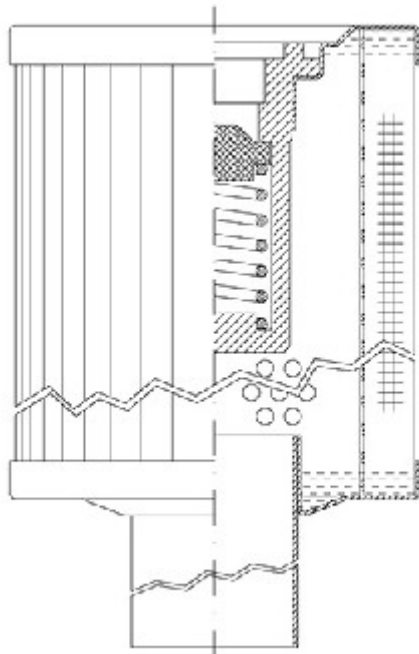

Buy Big, Save Big! - www.bigfilterstore.com - 866-673-0345

Technical Data for Big Filter #: BFS-1044C

[Click to view stock, pricing and volume discount information](#)

Filter Type Details

Part Type: Hydraulic
Filter Type: Return Line
Media: Wire Mesh
Seal Material:
Fluid Type: HH / HL / HM / HV
Flow Direction: Outside-In

Dimensions (Inches)

Height: 7.59
O.D. Top: 2.91 **O.D. Bottom:** 2.91
I.D. Top: **I.D. Bottom:** 1.18
Weight (lbs): 1.4

Rating

Micron 1: 40 **Beta Ratio 1:**
Micron 2: **Beta Ratio 2:**
Flow Rate (GPM): **Capacity (gr):**
Collapse Pressure (psi): 435 **Burst Pressure (psi)**
Filter area (sq in): 170

Misc. Information

Thread Type:
Thread Size (in):
By-pass: Yes
Handle: No
Wrap: No

Contact Information

Big Filter Inc.
 162 Kerr Dr.
 Sault Ste. Marie, ON
 P6A 5H9
 Canada

Big Filter Inc.
 605 Ridge St, #144
 Sault Ste. Marie, MI
 49783
 USA