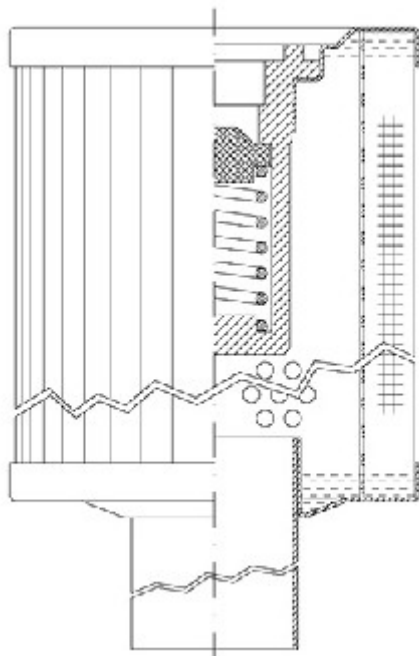

Buy Big, Save Big! - www.bigfilterstore.com - 866-673-0345

Technical Data for Big Filter #: BFS-1044D

[Click to view stock, pricing and volume discount information](#)

Filter Type Details

Part Type: Hydraulic
Filter Type: Return Line
Media: Wire Mesh
Seal Material:
Fluid Type: HH / HL / HM / HV
Flow Direction: Outside-In

Dimensions (Inches)

Height: 7.59
O.D. Top: 2.91 **O.D. Bottom:** 2.91
I.D. Top: **I.D. Bottom:** 1.18
Weight (lbs): 1.4

Rating

Micron 1: 60 **Beta Ratio 1:**
Micron 2: **Beta Ratio 2:**
Flow Rate (GPM): **Capacity (gr):**
Collapse Pressure (psi): 435 **Burst Pressure (psi)**
Filter area (sq in): 170

Misc. Information

Thread Type:
Thread Size (in):
By-pass: Yes
Handle: No
Wrap: No

Contact Information

Big Filter Inc.
 162 Kerr Dr.
 Sault Ste. Marie, ON
 P6A 5H9
 Canada

Big Filter Inc.
 605 Ridge St, #144
 Sault Ste. Marie, MI
 49783
 USA