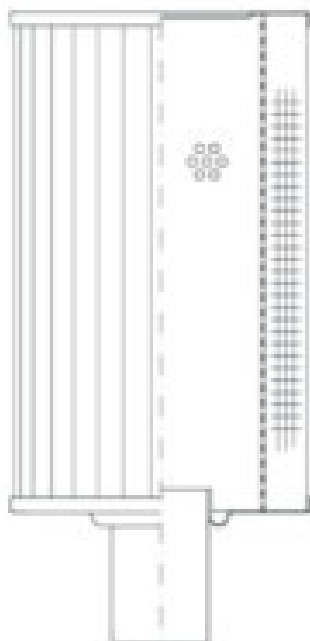

Buy Big, Save Big! - www.bigfilterstore.com - 866-673-0345

Technical Data for Big Filter #: BFS-1044E

[Click to view stock, pricing and volume discount information](#)

Filter Type Details

Part Type: Hydraulic
Filter Type: Return Line
Media: Glass
Seal Material:
Fluid Type: HH / HL / HM / HV
Flow Direction: Outside-In

Dimensions (Inches)

Height: 7.59
O.D. Top: 2.91 **O.D. Bottom:** 2.91
I.D. Top: **I.D. Bottom:** 1.18
Weight (lbs): 1.4

Rating

Micron 1: 3
Micron 2:
Flow Rate (GPM):
Collapse Pressure (psi): 435
Filter area (sq in): 263
Beta Ratio 1: 200/3
Beta Ratio 2: 1000/4.5
Capacity (gr): 19.45312
Burst Pressure (psi)

Misc. Information

Thread Type:
Thread Size (in):
By-pass: No
Handle: No
Wrap: No

Contact Information

Big Filter Inc.
162 Kerr Dr.
Sault Ste. Marie, ON
P6A 5H9
Canada

Big Filter Inc.
605 Ridge St, #144
Sault Ste. Marie, MI
49783
USA