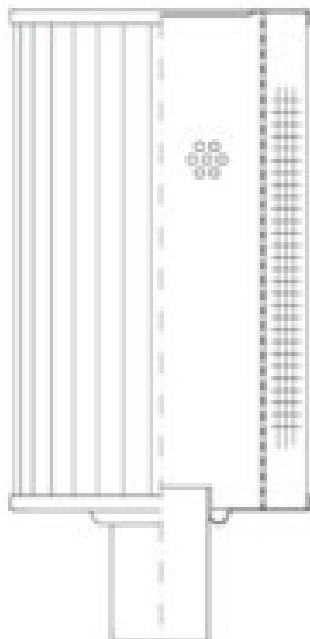

Buy Big, Save Big! - www.bigfilterstore.com - 866-673-0345

Technical Data for Big Filter #: BFS-1044F

[Click to view stock, pricing and volume discount information](#)

Filter Type Details

Part Type: Hydraulic
Filter Type: Return Line
Media: Glass
Seal Material:
Fluid Type: HH / HL / HM / HV
Flow Direction: Outside-In

Dimensions (Inches)

Height: 7.59
O.D. Top: 2.91 **O.D. Bottom:** 2.91
I.D. Top: **I.D. Bottom:** 1.18
Weight (lbs): 1.4

Rating

Micron 1: 5
Micron 2:
Flow Rate (GPM):
Collapse Pressure (psi): 435
Filter area (sq in): 263

Beta Ratio 1: 200/5.4
Beta Ratio 2: 1000/7.7
Capacity (gr): 24.631856
Burst Pressure (psi)

Misc. Information

Thread Type:
Thread Size (in):
By-pass: No
Handle: No
Wrap: No

Contact Information

Big Filter Inc.
162 Kerr Dr.
Sault Ste. Marie, ON
P6A 5H9
Canada