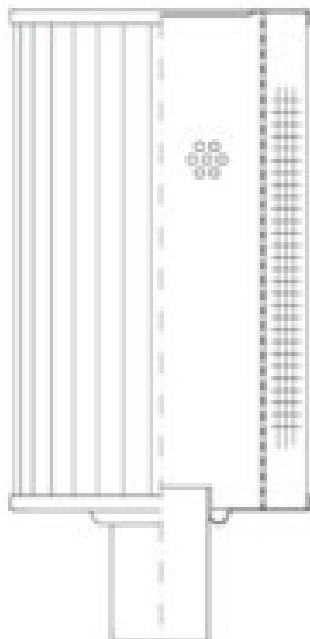

Buy Big, Save Big! - www.bigfilterstore.com - 866-673-0345

Technical Data for Big Filter #: BFS-10450

[Click to view stock, pricing and volume discount information](#)

Filter Type Details

Part Type: Hydraulic
Filter Type: Return Line
Media: Glass
Seal Material:
Fluid Type: HH / HL / HM / HV
Flow Direction: Outside-In

Dimensions (Inches)

Height: 7.59
O.D. Top: 2.91 **O.D. Bottom:** 2.91
I.D. Top: **I.D. Bottom:** 1.18
Weight (lbs): 1.4

Rating

Micron 1: 10
Micron 2:
Flow Rate (GPM):
Collapse Pressure (psi): 435
Filter area (sq in): 263

Beta Ratio 1: 200/9.9
Beta Ratio 2: 1000/12.4
Capacity (gr): 25.735952
Burst Pressure (psi)

Misc. Information

Thread Type:
Thread Size (in):
By-pass: No
Handle: No
Wrap: No

Contact Information

Big Filter Inc.
162 Kerr Dr.
Sault Ste. Marie, ON
P6A 5H9
Canada