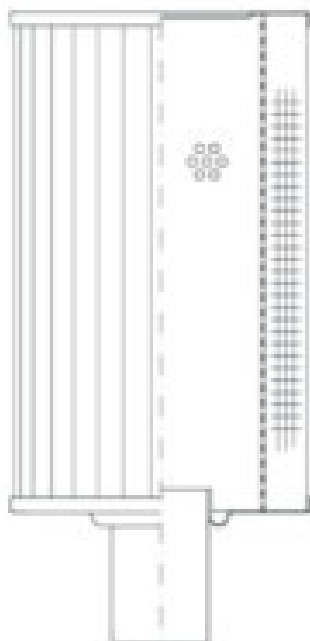

Contact Information

Big Filter Inc.
162 Kerr Dr.
Sault Ste. Marie, ON
P6A 5H9
Canada

Big Filter Inc.
605 Ridge St, #144
Sault Ste. Marie, MI
49783
USA

Toll Free: 866-673-0345
Direct: 705-255-2493

info@bigfilterstore.com
<https://www.bigfilterstore.com>