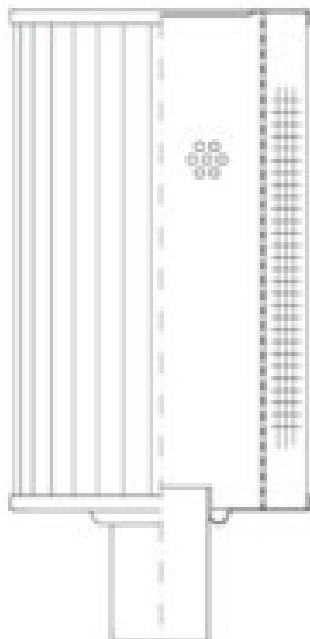

Buy Big, Save Big! - www.bigfilterstore.com - 866-673-0345

Technical Data for Big Filter #: BFS-10452

[Click to view stock, pricing and volume discount information](#)

Filter Type Details

Part Type: Hydraulic
Filter Type: Return Line
Media: Cellulose
Seal Material:
Fluid Type: HH / HL / HM / HV
Flow Direction: Outside-In

Dimensions (Inches)

Height: 7.59
O.D. Top: 2.91 **O.D. Bottom:** 2.91
I.D. Top: **I.D. Bottom:** 1.18
Weight (lbs): 1.4

Rating

Micron 1: 5
Micron 2:
Flow Rate (GPM):
Collapse Pressure (psi): 435
Filter area (sq in): 263
Beta Ratio 1: 2/5
Beta Ratio 2:
Capacity (gr): 10.5152
Burst Pressure (psi)

Misc. Information

Thread Type:
Thread Size (in):
By-pass: No
Handle: No
Wrap: No

Contact Information

Big Filter Inc.
162 Kerr Dr.
Sault Ste. Marie, ON
P6A 5H9
Canada

Big Filter Inc.
605 Ridge St, #144
Sault Ste. Marie, MI
49783
USA