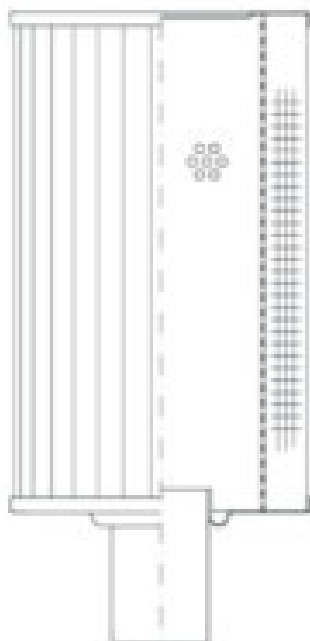

Buy Big, Save Big! - www.bigfilterstore.com - 866-673-0345

Technical Data for Big Filter #: BFS-10453

[Click to view stock, pricing and volume discount information](#)

Filter Type Details

Part Type: Hydraulic
Filter Type: Return Line
Media: Cellulose
Seal Material:
Fluid Type: HH / HL / HM / HV
Flow Direction: Outside-In

Dimensions (Inches)

Height: 7.59
O.D. Top: 2.91 **O.D. Bottom:** 2.91
I.D. Top: **I.D. Bottom:** 1.18
Weight (lbs): 1.4

Rating

Micron 1: 10
Micron 2:
Flow Rate (GPM):
Collapse Pressure (psi): 435
Filter area (sq in): 263
Beta Ratio 1: 2/10
Beta Ratio 2:
Capacity (gr): 10.5152
Burst Pressure (psi)

Misc. Information

Thread Type:
Thread Size (in):
By-pass: No
Handle: No
Wrap: No

Contact Information

Big Filter Inc.
162 Kerr Dr.
Sault Ste. Marie, ON
P6A 5H9
Canada

Big Filter Inc.
605 Ridge St, #144
Sault Ste. Marie, MI
49783
USA