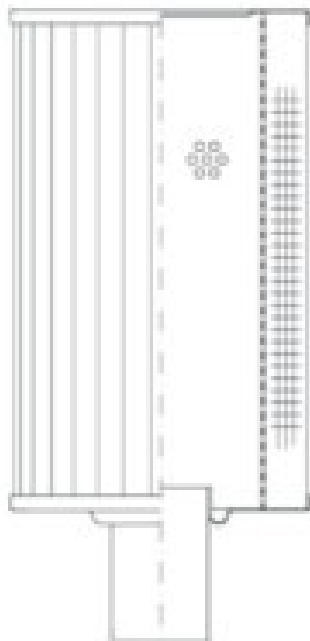

Buy Big, Save Big! - www.bigfilterstore.com - 866-673-0345

Technical Data for Big Filter #: BFS-10454

[Click to view stock, pricing and volume discount information](#)

Filter Type Details

Part Type: Hydraulic
Filter Type: Return Line
Media: Cellulose
Seal Material:
Fluid Type: HH / HL / HM / HV
Flow Direction: Outside-In

Dimensions (Inches)

Height: 7.59
O.D. Top: 2.91 **O.D. Bottom:** 2.91
I.D. Top: **I.D. Bottom:** 1.18
Weight (lbs): 1.4

Rating

Micron 1: 25
Micron 2:
Flow Rate (GPM):
Collapse Pressure (psi): 435
Filter area (sq in): 263
Beta Ratio 1: 2/25
Beta Ratio 2:
Capacity (gr): 10.5152
Burst Pressure (psi)

Misc. Information

Thread Type:
Thread Size (in):
By-pass: No
Handle: No
Wrap: No

Contact Information

Big Filter Inc.
162 Kerr Dr.
Sault Ste. Marie, ON
P6A 5H9
Canada

Big Filter Inc.
605 Ridge St, #144
Sault Ste. Marie, MI
49783
USA