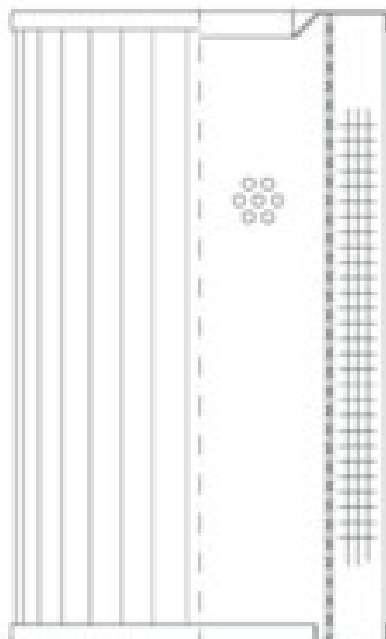

Buy Big, Save Big! - www.bigfilterstore.com - 866-673-0345

Technical Data for Big Filter #: BFS-10455

[Click to view stock, pricing and volume discount information](#)

Filter Type Details

Part Type: Hydraulic
Filter Type: Return Line
Media: Stainless Steel Fiber
Seal Material:
Fluid Type: HH / HL / HM / HV
Flow Direction: Outside-In

Dimensions (Inches)

Height: 3.14
O.D. Top: 1.73 **O.D. Bottom:** 1.73
I.D. Top: 0.79 **I.D. Bottom:** 1.02
Weight (lbs): 0.2

Rating

Micron 1: 5 **Beta Ratio 1:** 200/5
Micron 2: **Beta Ratio 2:**
Flow Rate (GPM): **Capacity (gr):** 1.18885
Collapse Pressure (psi): 435 **Burst Pressure (psi)**
Filter area (sq in): 46

Misc. Information

Thread Type:
Thread Size (in):
By-pass: No
Handle: No
Wrap: No

Contact Information

Big Filter Inc.
162 Kerr Dr.
Sault Ste. Marie, ON
P6A 5H9
Canada

Big Filter Inc.
605 Ridge St, #144
Sault Ste. Marie, MI
49783
USA