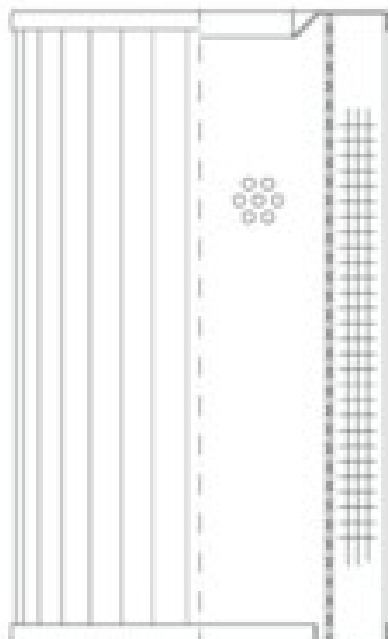

Buy Big, Save Big! - www.bigfilterstore.com - 866-673-0345

Technical Data for Big Filter #: BFS-10456

[Click to view stock, pricing and volume discount information](#)

Filter Type Details

Part Type: Hydraulic
Filter Type: Return Line
Media: Stainless Steel Fiber
Seal Material:
Fluid Type: HH / HL / HM / HV
Flow Direction: Outside-In

Dimensions (Inches)

Height: 3.14
O.D. Top: 1.73 **O.D. Bottom:** 1.73
I.D. Top: 0.79 **I.D. Bottom:** 1.02
Weight (lbs): 0.2

Rating

Micron 1: 10 **Beta Ratio 1:** 200/10
Micron 2: **Beta Ratio 2:**
Flow Rate (GPM): **Capacity (gr):** 1.18885
Collapse Pressure (psi): 435 **Burst Pressure (psi)**
Filter area (sq in): 46

Misc. Information

Thread Type:
Thread Size (in):
By-pass: No
Handle: No
Wrap: No

Contact Information

Big Filter Inc.
162 Kerr Dr.
Sault Ste. Marie, ON
P6A 5H9
Canada

Big Filter Inc.
605 Ridge St, #144
Sault Ste. Marie, MI
49783
USA