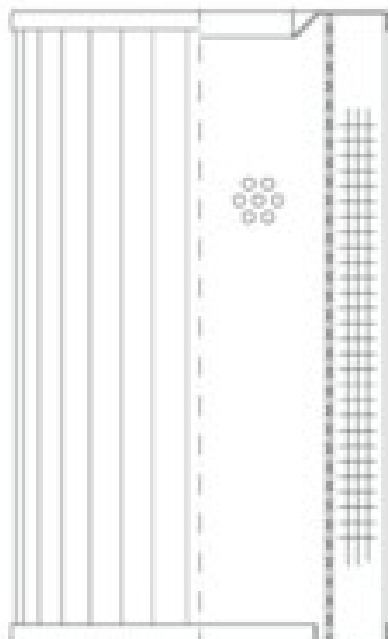

Buy Big, Save Big! - www.bigfilterstore.com - 866-673-0345

Technical Data for Big Filter #: BFS-10457

[Click to view stock, pricing and volume discount information](#)

Filter Type Details

Part Type: Hydraulic
Filter Type: Return Line
Media: Wire Mesh
Seal Material:
Fluid Type: HH / HL / HM / HV
Flow Direction: Outside-In

Dimensions (Inches)

Height: 3.14
O.D. Top: 1.73 **O.D. Bottom:** 1.73
I.D. Top: 0.79 **I.D. Bottom:** 1.02
Weight (lbs): 0.2

Rating

Micron 1: 100 **Beta Ratio 1:**
Micron 2: **Beta Ratio 2:**
Flow Rate (GPM): **Capacity (gr):**
Collapse Pressure (psi): 435 **Burst Pressure (psi)**
Filter area (sq in): 46

Misc. Information

Thread Type:
Thread Size (in):
By-pass: No
Handle: No
Wrap: No

Contact Information

Big Filter Inc.
162 Kerr Dr.
Sault Ste. Marie, ON
P6A 5H9
Canada

Big Filter Inc.
605 Ridge St, #144
Sault Ste. Marie, MI
49783
USA