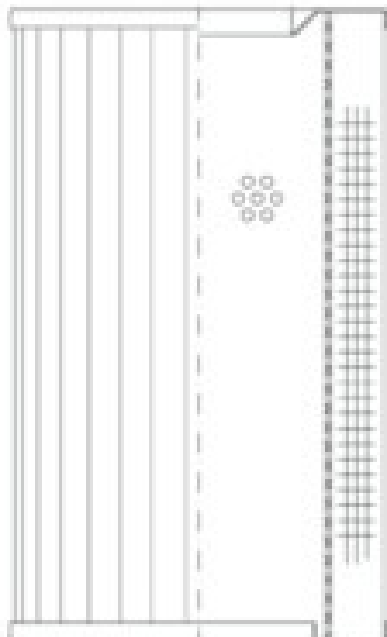

Buy Big, Save Big! - www.bigfilterstore.com - 866-673-0345

Technical Data for Big Filter #: BFS-10458

[Click to view stock, pricing and volume discount information](#)

Filter Type Details

Part Type: Hydraulic
Filter Type: Return Line
Media: Wire Mesh
Seal Material:
Fluid Type: HH / HL / HM / HV
Flow Direction: Outside-In

Dimensions (Inches)

Height: 3.14
O.D. Top: 1.73 **O.D. Bottom:** 1.73
I.D. Top: 0.79 **I.D. Bottom:** 1.02
Weight (lbs): 0.2

Rating

Micron 1: 10
Micron 2:
Flow Rate (GPM):
Collapse Pressure (psi): 435
Filter area (sq in): 46
Beta Ratio 1:
Beta Ratio 2:
Capacity (gr):
Burst Pressure (psi)

Misc. Information

Thread Type:
Thread Size (in):
By-pass: No
Handle: No
Wrap: No

Contact Information

Big Filter Inc.
162 Kerr Dr.
Sault Ste. Marie, ON
P6A 5H9
Canada

Big Filter Inc.
605 Ridge St, #144
Sault Ste. Marie, MI
49783
USA