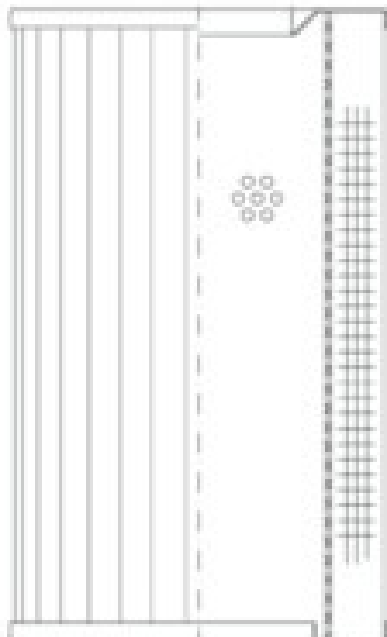

Buy Big, Save Big! - www.bigfilterstore.com - 866-673-0345

Technical Data for Big Filter #: BFS-1045A

[Click to view stock, pricing and volume discount information](#)

Filter Type Details

Part Type: Hydraulic
Filter Type: Return Line
Media: Wire Mesh
Seal Material:
Fluid Type: HH / HL / HM / HV
Flow Direction: Outside-In

Dimensions (Inches)

Height: 3.14
O.D. Top: 1.73 **O.D. Bottom:** 1.73
I.D. Top: 0.79 **I.D. Bottom:** 1.02
Weight (lbs): 0.2

Rating

Micron 1: 40
Micron 2:
Flow Rate (GPM):
Collapse Pressure (psi): 435
Filter area (sq in): 46
Beta Ratio 1:
Beta Ratio 2:
Capacity (gr):
Burst Pressure (psi)

Misc. Information

Thread Type:
Thread Size (in):
By-pass: No
Handle: No
Wrap: No

Contact Information

Big Filter Inc.
162 Kerr Dr.
Sault Ste. Marie, ON
P6A 5H9
Canada

Big Filter Inc.
605 Ridge St, #144
Sault Ste. Marie, MI
49783
USA