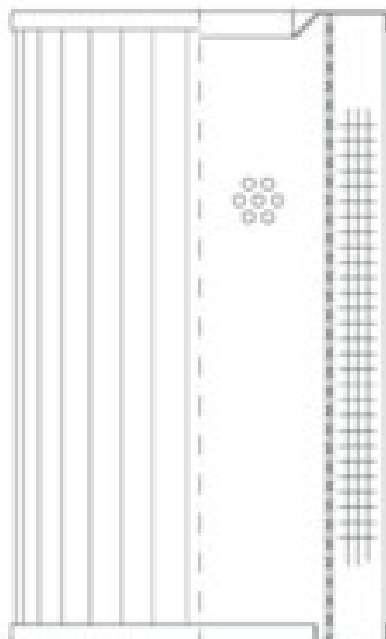

Contact Information

Big Filter Inc.
162 Kerr Dr.
Sault Ste. Marie, ON
P6A 5H9
Canada

Big Filter Inc.
605 Ridge St, #144
Sault Ste. Marie, MI
49783
USA

Toll Free: 866-673-0345
Direct: 705-255-2493

info@bigfilterstore.com
<https://www.bigfilterstore.com>