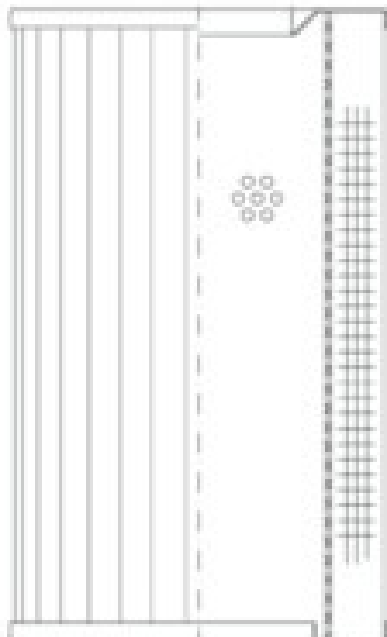

Buy Big, Save Big! - www.bigfilterstore.com - 866-673-0345

Technical Data for Big Filter #: BFS-10461

[Click to view stock, pricing and volume discount information](#)

Filter Type Details

Part Type: Hydraulic
Filter Type: Return Line
Media: Cellulose
Seal Material:
Fluid Type: HH / HL / HM / HV
Flow Direction: Outside-In

Dimensions (Inches)

Height: 3.14
O.D. Top: 1.73 **O.D. Bottom:** 1.73
I.D. Top: 0.79 **I.D. Bottom:** 1.02
Weight (lbs): 0.2

Rating

Micron 1: 10 **Beta Ratio 1:** 2/10
Micron 2: **Beta Ratio 2:**
Flow Rate (GPM): **Capacity (gr):** 2.4056
Collapse Pressure (psi): 435 **Burst Pressure (psi)**
Filter area (sq in): 60

Misc. Information

Thread Type:
Thread Size (in):
By-pass: No
Handle: No
Wrap: No

Contact Information

Big Filter Inc.
162 Kerr Dr.
Sault Ste. Marie, ON
P6A 5H9
Canada

Big Filter Inc.
605 Ridge St, #144
Sault Ste. Marie, MI
49783
USA