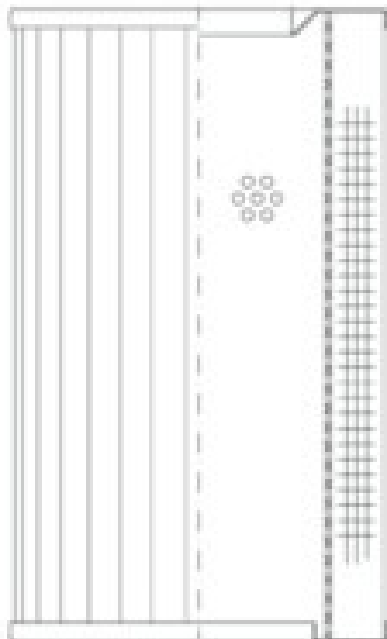

Contact Information

Big Filter Inc.
162 Kerr Dr.
Sault Ste. Marie, ON
P6A 5H9
Canada

Big Filter Inc.
605 Ridge St, #144
Sault Ste. Marie, MI
49783
USA

Toll Free: 866-673-0345
Direct: 705-255-2493

info@bigfilterstore.com
<https://www.bigfilterstore.com>