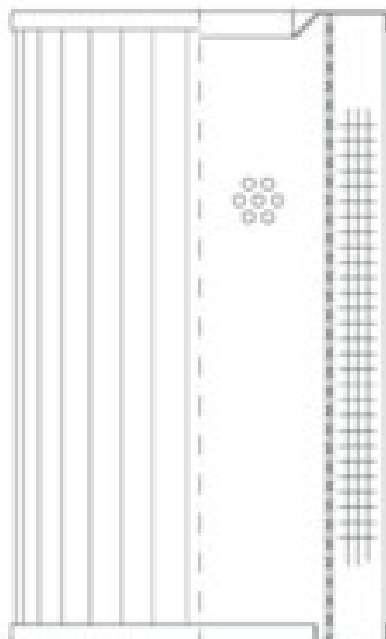

Buy Big, Save Big! - www.bigfilterstore.com - 866-673-0345

Technical Data for Big Filter #: BFS-1049D

[Click to view stock, pricing and volume discount information](#)

Filter Type Details

Part Type: Hydraulic
Filter Type: Return Line
Media: Stainless Steel Fiber
Seal Material:
Fluid Type: HH / HL / HM / HV
Flow Direction: Outside-In

Dimensions (Inches)

Height: 3.62
O.D. Top: 2.09 **O.D. Bottom:** 2.09
I.D. Top: 1 **I.D. Bottom:** 1.3
Weight (lbs): 0.3

Rating

Micron 1: 5 **Beta Ratio 1:** 200/5
Micron 2: **Beta Ratio 2:**
Flow Rate (GPM): **Capacity (gr):** 1.768
Collapse Pressure (psi): 435 **Burst Pressure (psi)**
Filter area (sq in): 68

Misc. Information

Thread Type:
Thread Size (in):
By-pass: No
Handle: No
Wrap: No

Contact Information

Big Filter Inc.
162 Kerr Dr.
Sault Ste. Marie, ON
P6A 5H9
Canada

Big Filter Inc.
605 Ridge St, #144
Sault Ste. Marie, MI
49783
USA