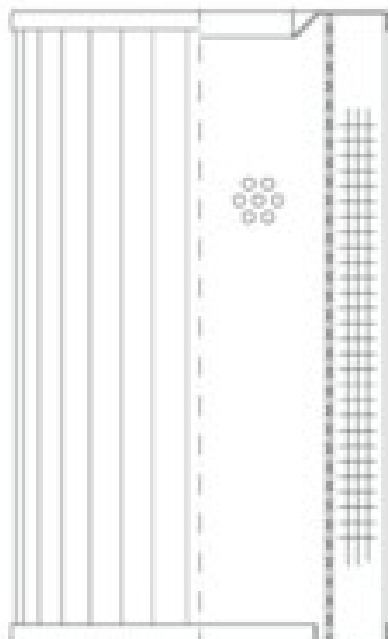

Buy Big, Save Big! - www.bigfilterstore.com - 866-673-0345

Technical Data for Big Filter #: BFS-1049F

[Click to view stock, pricing and volume discount information](#)

Filter Type Details

Part Type: Hydraulic
Filter Type: Return Line
Media: Stainless Steel Fiber
Seal Material:
Fluid Type: HH / HL / HM / HV
Flow Direction: Outside-In

Dimensions (Inches)

Height: 3.62
O.D. Top: 2.09 **O.D. Bottom:** 2.09
I.D. Top: 1 **I.D. Bottom:** 1.3
Weight (lbs): 0.3

Rating

Micron 1: 10 **Beta Ratio 1:** 200/10
Micron 2: **Beta Ratio 2:**
Flow Rate (GPM): **Capacity (gr):** 1.768
Collapse Pressure (psi): 435 **Burst Pressure (psi)**
Filter area (sq in): 68

Misc. Information

Thread Type:
Thread Size (in):
By-pass: No
Handle: No
Wrap: No

Contact Information

Big Filter Inc.
162 Kerr Dr.
Sault Ste. Marie, ON
P6A 5H9
Canada

Big Filter Inc.
605 Ridge St, #144
Sault Ste. Marie, MI
49783
USA