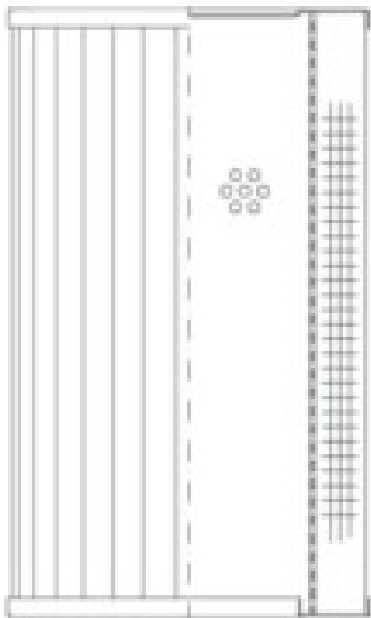

Buy Big, Save Big! - www.bigfilterstore.com - 866-673-0345

Technical Data for Big Filter #: BFS-104B2

[Click to view stock, pricing and volume discount information](#)

Filter Type Details

Part Type: Hydraulic
Filter Type: Return Line
Media: Glass
Seal Material:
Fluid Type: HH / HL / HM / HV
Flow Direction: Outside-In

Dimensions (Inches)

Height: 3.62
O.D. Top: 2.09 **O.D. Bottom:** 2.09
I.D. Top: **I.D. Bottom:** 1.3
Weight (lbs): 0.3

Rating

Micron 1: 20 **Beta Ratio 1:** 200/20.7
Micron 2: **Beta Ratio 2:** 1000/26.6
Flow Rate (GPM): **Capacity (gr):** 9.18654
Collapse Pressure (psi): 435 **Burst Pressure (psi)**
Filter area (sq in): 102

Misc. Information

Thread Type:
Thread Size (in):
By-pass: No
Handle: No
Wrap: No

Contact Information

Big Filter Inc.
162 Kerr Dr.
Sault Ste. Marie, ON
P6A 5H9
Canada

Big Filter Inc.
605 Ridge St, #144
Sault Ste. Marie, MI
49783
USA