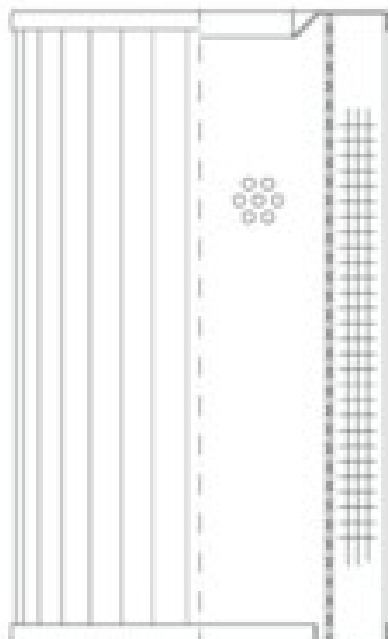

Buy Big, Save Big! - www.bigfilterstore.com - 866-673-0345

Technical Data for Big Filter #: BFS-104B3

[Click to view stock, pricing and volume discount information](#)

Filter Type Details

Part Type: Hydraulic
Filter Type: Return Line
Media: Cellulose
Seal Material:
Fluid Type: HH / HL / HM / HV
Flow Direction: Outside-In

Dimensions (Inches)

Height: 3.62
O.D. Top: 2.09 **O.D. Bottom:** 2.09
I.D. Top: 1 **I.D. Bottom:** 1.3
Weight (lbs): 0.3

Rating

Micron 1: 5 **Beta Ratio 1:** 2/5
Micron 2: **Beta Ratio 2:**
Flow Rate (GPM): **Capacity (gr):** 4.092
Collapse Pressure (psi): 435 **Burst Pressure (psi)**
Filter area (sq in): 102

Misc. Information

Thread Type:
Thread Size (in):
By-pass: No
Handle: No
Wrap: No

Contact Information

Big Filter Inc.
162 Kerr Dr.
Sault Ste. Marie, ON
P6A 5H9
Canada

Big Filter Inc.
605 Ridge St, #144
Sault Ste. Marie, MI
49783
USA