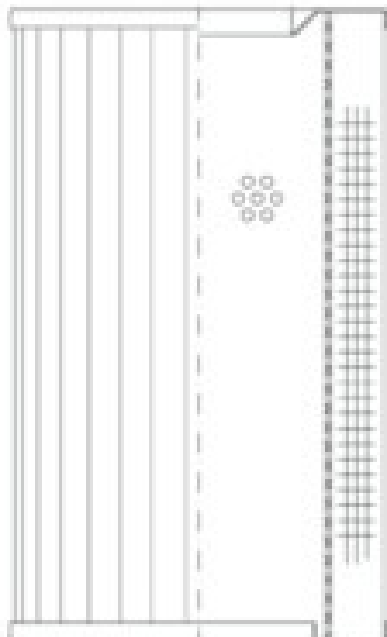

Buy Big, Save Big! - www.bigfilterstore.com - 866-673-0345

Technical Data for Big Filter #: BFS-104B5

[Click to view stock, pricing and volume discount information](#)

Filter Type Details

Part Type: Hydraulic
Filter Type: Return Line
Media: Cellulose
Seal Material:
Fluid Type: HH / HL / HM / HV
Flow Direction: Outside-In

Dimensions (Inches)

Height: 3.62
O.D. Top: 2.09 **O.D. Bottom:** 2.09
I.D. Top: 1 **I.D. Bottom:** 1.3
Weight (lbs): 0.3

Rating

Micron 1: 10 **Beta Ratio 1:** 2/10
Micron 2: **Beta Ratio 2:**
Flow Rate (GPM): **Capacity (gr):** 4.092
Collapse Pressure (psi): 435 **Burst Pressure (psi)**
Filter area (sq in): 102

Misc. Information

Thread Type:
Thread Size (in):
By-pass: No
Handle: No
Wrap: No

Contact Information

Big Filter Inc.
162 Kerr Dr.
Sault Ste. Marie, ON
P6A 5H9
Canada

Big Filter Inc.
605 Ridge St, #144
Sault Ste. Marie, MI
49783
USA