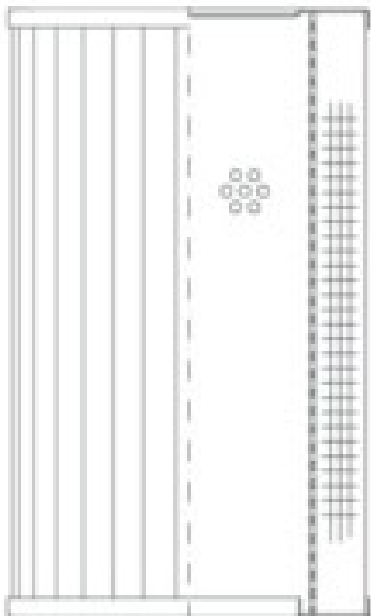

Buy Big, Save Big! - www.bigfilterstore.com - 866-673-0345

Technical Data for Big Filter #: BFS-104B8

[Click to view stock, pricing and volume discount information](#)

Filter Type Details

Part Type: Hydraulic
Filter Type: Return Line
Media: Cellulose
Seal Material:
Fluid Type: HH / HL / HM / HV
Flow Direction: Outside-In

Dimensions (Inches)

Height: 3.62
O.D. Top: 2.09 **O.D. Bottom:** 2.09
I.D. Top: **I.D. Bottom:** 1.3
Weight (lbs): 0.3

Rating

Micron 1: 25 **Beta Ratio 1:** 2/25
Micron 2: **Beta Ratio 2:**
Flow Rate (GPM): **Capacity (gr):** 4.092
Collapse Pressure (psi): 435 **Burst Pressure (psi)**
Filter area (sq in): 102

Misc. Information

Thread Type:
Thread Size (in):
By-pass: No
Handle: No
Wrap: No

Contact Information

Big Filter Inc.
162 Kerr Dr.
Sault Ste. Marie, ON
P6A 5H9
Canada

Big Filter Inc.
605 Ridge St, #144
Sault Ste. Marie, MI
49783
USA