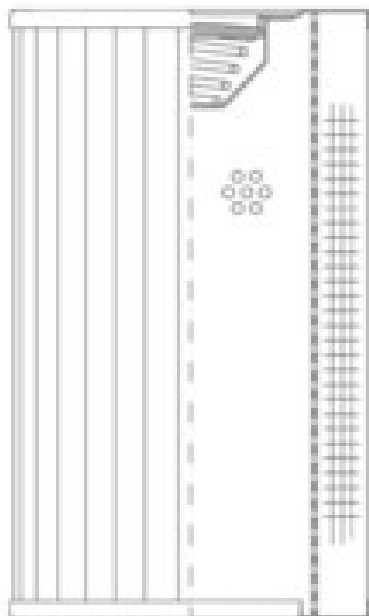

Buy Big, Save Big! - www.bigfilterstore.com - 866-673-0345

Technical Data for Big Filter #: BFS-104B9

[Click to view stock, pricing and volume discount information](#)

Filter Type Details

Part Type: Hydraulic
Filter Type: Return Line
Media: Stainless Steel Fiber
Seal Material:
Fluid Type: HH / HL / HM / HV
Flow Direction: Outside-In

Dimensions (Inches)

Height: 7
O.D. Top: 4.02 **O.D. Bottom:** 4.02
I.D. Top: **I.D. Bottom:** 2.48
Weight (lbs): 1.8

Rating

Micron 1: 5 **Beta Ratio 1:** 200/5
Micron 2: **Beta Ratio 2:**
Flow Rate (GPM): **Capacity (gr):** 8.88615
Collapse Pressure (psi): 435 **Burst Pressure (psi)**

Filter area (sq in): 342

Misc. Information

Thread Type:
Thread Size (in):
By-pass: Yes
Handle: No
Wrap: No

Contact Information

Big Filter Inc.
162 Kerr Dr.
Sault Ste. Marie, ON
P6A 5H9
Canada

Big Filter Inc.
605 Ridge St, #144
Sault Ste. Marie, MI
49783
USA