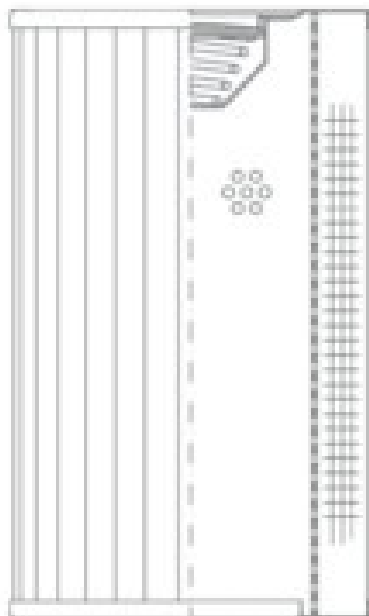

Buy Big, Save Big! - www.bigfilterstore.com - 866-673-0345

Technical Data for Big Filter #: BFS-104BA

[Click to view stock, pricing and volume discount information](#)

Filter Type Details

Part Type: Hydraulic
Filter Type: Return Line
Media: Stainless Steel Fiber
Seal Material:
Fluid Type: HH / HL / HM / HV
Flow Direction: Outside-In

Dimensions (Inches)

Height: 7
O.D. Top: 4.02 **O.D. Bottom:** 4.02
I.D. Top: **I.D. Bottom:** 2.48
Weight (lbs): 1.8

Rating

Micron 1: 10 **Beta Ratio 1:** 200/10
Micron 2: **Beta Ratio 2:**
Flow Rate (GPM): **Capacity (gr):** 8.88615
Collapse Pressure (psi): 435 **Burst Pressure (psi)**
Filter area (sq in): 342

Misc. Information

Thread Type:
Thread Size (in):
By-pass: Yes
Handle: No
Wrap: No

Contact Information

Big Filter Inc.
162 Kerr Dr.
Sault Ste. Marie, ON
P6A 5H9
Canada

Big Filter Inc.
605 Ridge St, #144
Sault Ste. Marie, MI
49783
USA