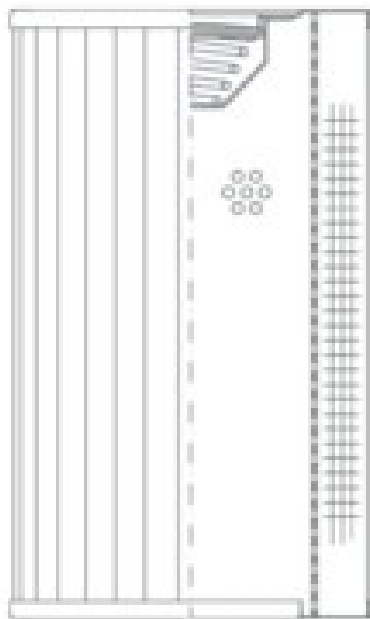

Buy Big, Save Big! - www.bigfilterstore.com - 866-673-0345

Technical Data for Big Filter #: BFS-104BB

[Click to view stock, pricing and volume discount information](#)

Filter Type Details

Part Type: Hydraulic
Filter Type: Return Line
Media: Wire Mesh
Seal Material:
Fluid Type: HH / HL / HM / HV
Flow Direction: Outside-In

Dimensions (Inches)

Height: 7
O.D. Top: 4.02 **O.D. Bottom:** 4.02
I.D. Top: **I.D. Bottom:** 2.48
Weight (lbs): 1.8

Rating

Micron 1: 100 **Beta Ratio 1:**
Micron 2: **Beta Ratio 2:**
Flow Rate (GPM): **Capacity (gr):**
Collapse Pressure (psi): 435 **Burst Pressure (psi)**
Filter area (sq in): 342

Misc. Information

Thread Type:
Thread Size (in):
By-pass: Yes
Handle: No
Wrap: No

Contact Information

Big Filter Inc.
162 Kerr Dr.
Sault Ste. Marie, ON
P6A 5H9
Canada

Big Filter Inc.
605 Ridge St, #144
Sault Ste. Marie, MI
49783
USA