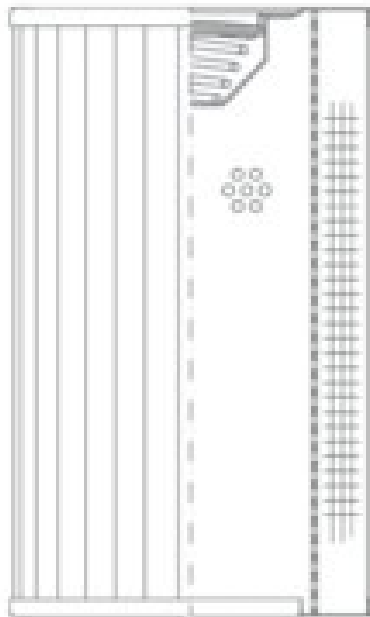

Contact Information

Big Filter Inc.
162 Kerr Dr.
Sault Ste. Marie, ON
P6A 5H9
Canada

Big Filter Inc.
605 Ridge St, #144
Sault Ste. Marie, MI
49783
USA

Toll Free: 866-673-0345
Direct: 705-255-2493

info@bigfilterstore.com
<https://www.bigfilterstore.com>