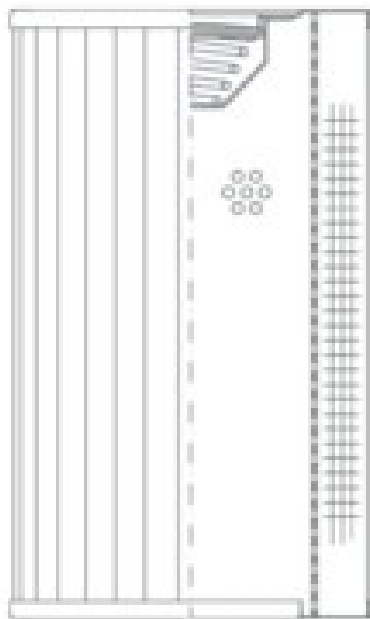

Contact Information

Big Filter Inc.
162 Kerr Dr.
Sault Ste. Marie, ON
P6A 5H9
Canada

Big Filter Inc.
605 Ridge St, #144
Sault Ste. Marie, MI
49783
USA

Toll Free: 866-673-0345
Direct: 705-255-2493

info@bigfilterstore.com
<https://www.bigfilterstore.com>