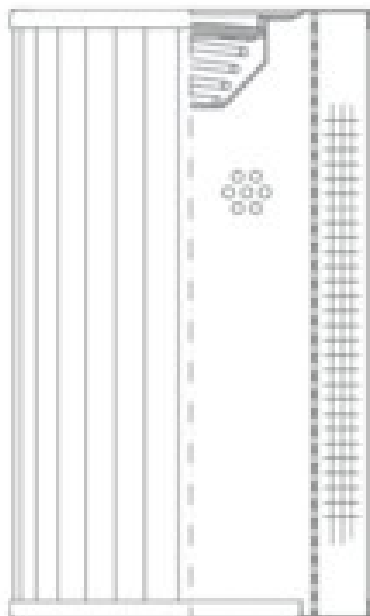

Buy Big, Save Big! - www.bigfilterstore.com - 866-673-0345

Technical Data for Big Filter #: BFS-104BE

[Click to view stock, pricing and volume discount information](#)

Filter Type Details

Part Type: Hydraulic
Filter Type: Return Line
Media: Wire Mesh
Seal Material:
Fluid Type: HH / HL / HM / HV
Flow Direction: Outside-In

Dimensions (Inches)

Height: 7
O.D. Top: 4.02 **O.D. Bottom:** 4.02
I.D. Top: **I.D. Bottom:** 2.48
Weight (lbs): 1.8

Rating

Micron 1: 40
Micron 2:
Flow Rate (GPM):
Collapse Pressure (psi): 435
Filter area (sq in): 342
Beta Ratio 1:
Beta Ratio 2:
Capacity (gr):
Burst Pressure (psi)

Misc. Information

Thread Type:
Thread Size (in):
By-pass: Yes
Handle: No
Wrap: No

Contact Information

Big Filter Inc.
162 Kerr Dr.
Sault Ste. Marie, ON
P6A 5H9
Canada

Big Filter Inc.
605 Ridge St, #144
Sault Ste. Marie, MI
49783
USA