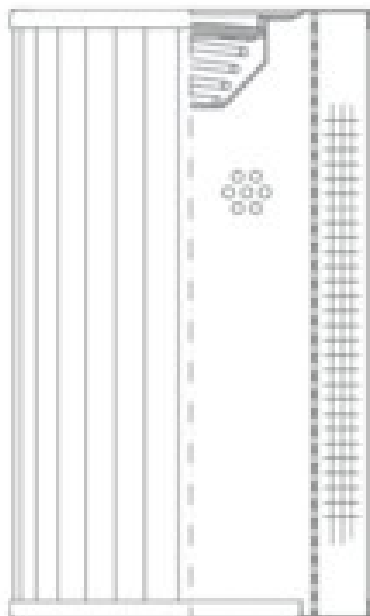

Buy Big, Save Big! - www.bigfilterstore.com - 866-673-0345

Technical Data for Big Filter #: BFS-104BF

[Click to view stock, pricing and volume discount information](#)

Filter Type Details

Part Type: Hydraulic
Filter Type: Return Line
Media: Wire Mesh
Seal Material:
Fluid Type: HH / HL / HM / HV
Flow Direction: Outside-In

Dimensions (Inches)

Height: 7
O.D. Top: 4.02 **O.D. Bottom:** 4.02
I.D. Top: **I.D. Bottom:** 2.48
Weight (lbs): 1.8

Rating

Micron 1: 60
Micron 2:
Flow Rate (GPM):
Collapse Pressure (psi): 435
Filter area (sq in): 342
Beta Ratio 1:
Beta Ratio 2:
Capacity (gr):
Burst Pressure (psi)

Misc. Information

Thread Type:
Thread Size (in):
By-pass: Yes
Handle: No
Wrap: No

Contact Information

Big Filter Inc.
162 Kerr Dr.
Sault Ste. Marie, ON
P6A 5H9
Canada

Big Filter Inc.
605 Ridge St, #144
Sault Ste. Marie, MI
49783
USA