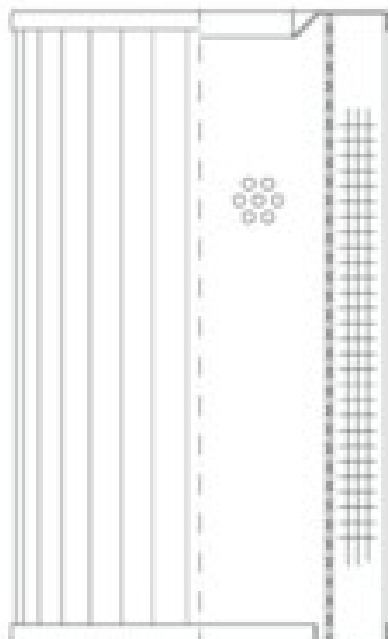

Buy Big, Save Big! - www.bigfilterstore.com - 866-673-0345

Technical Data for Big Filter #: BFS-104E5

[Click to view stock, pricing and volume discount information](#)

Filter Type Details

Part Type: Hydraulic
Filter Type: Return Line
Media: Stainless Steel Fiber
Seal Material:
Fluid Type: HH / HL / HM / HV
Flow Direction: Outside-In

Dimensions (Inches)

Height: 5.62
O.D. Top: 2.09 **O.D. Bottom:** 2.09
I.D. Top: 1 **I.D. Bottom:** 1.3
Weight (lbs): 0.3

Rating

Micron 1: 5 **Beta Ratio 1:** 200/5
Micron 2: **Beta Ratio 2:**
Flow Rate (GPM): **Capacity (gr):** 2.76458
Collapse Pressure (psi): 435 **Burst Pressure (psi)**
Filter area (sq in): 106

Misc. Information

Thread Type:
Thread Size (in):
By-pass: No
Handle: No
Wrap: No

Contact Information

Big Filter Inc.
162 Kerr Dr.
Sault Ste. Marie, ON
P6A 5H9
Canada

Big Filter Inc.
605 Ridge St, #144
Sault Ste. Marie, MI
49783
USA