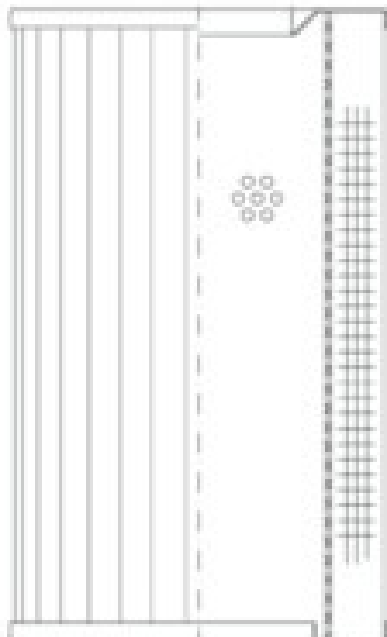

Buy Big, Save Big! - www.bigfilterstore.com - 866-673-0345

Technical Data for Big Filter #: BFS-104E6

[Click to view stock, pricing and volume discount information](#)

Filter Type Details

Part Type: Hydraulic
Filter Type: Return Line
Media: Stainless Steel Fiber
Seal Material:
Fluid Type: HH / HL / HM / HV
Flow Direction: Outside-In

Dimensions (Inches)

Height: 5.62
O.D. Top: 2.09 **O.D. Bottom:** 2.09
I.D. Top: 1 **I.D. Bottom:** 1.3
Weight (lbs): 0.3

Rating

Micron 1: 10 **Beta Ratio 1:** 200/10
Micron 2: **Beta Ratio 2:**
Flow Rate (GPM): **Capacity (gr):** 2.76458
Collapse Pressure (psi): 435 **Burst Pressure (psi)**
Filter area (sq in): 106

Misc. Information

Thread Type:
Thread Size (in):
By-pass: No
Handle: No
Wrap: No

Contact Information

Big Filter Inc.
162 Kerr Dr.
Sault Ste. Marie, ON
P6A 5H9
Canada

Big Filter Inc.
605 Ridge St, #144
Sault Ste. Marie, MI
49783
USA