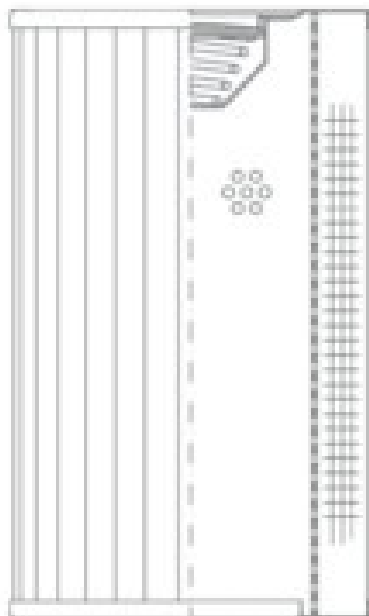

Buy Big, Save Big! - www.bigfilterstore.com - 866-673-0345

Technical Data for Big Filter #: BFS-10502

[Click to view stock, pricing and volume discount information](#)

Filter Type Details

Part Type: Hydraulic
Filter Type: Return Line
Media: Stainless Steel Fiber
Seal Material:
Fluid Type: HH / HL / HM / HV
Flow Direction: Outside-In

Dimensions (Inches)

Height: 8.77
O.D. Top: 4.02 **O.D. Bottom:** 4.02
I.D. Top: **I.D. Bottom:** 2.48
Weight (lbs): 3

Rating

Micron 1: 10 **Beta Ratio 1:** 200/10
Micron 2: **Beta Ratio 2:**
Flow Rate (GPM): **Capacity (gr):** 11.17116
Collapse Pressure (psi): 435 **Burst Pressure (psi)**
Filter area (sq in): 430

Misc. Information

Thread Type:
Thread Size (in):
By-pass: Yes
Handle: No
Wrap: No

Contact Information

Big Filter Inc.
162 Kerr Dr.
Sault Ste. Marie, ON
P6A 5H9
Canada

Big Filter Inc.
605 Ridge St, #144
Sault Ste. Marie, MI
49783
USA