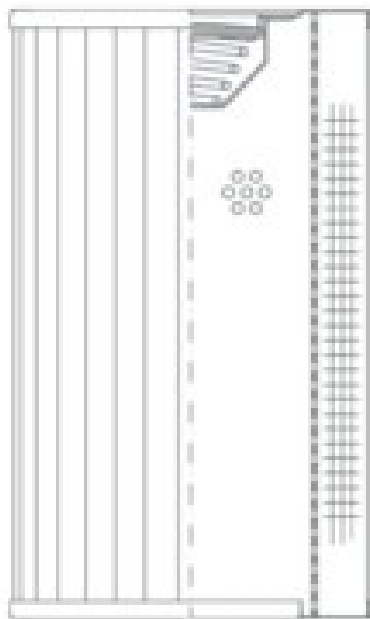

Buy Big, Save Big! - www.bigfilterstore.com - 866-673-0345

Technical Data for Big Filter #: BFS-10503

[Click to view stock, pricing and volume discount information](#)

Filter Type Details

Part Type: Hydraulic
Filter Type: Return Line
Media: Wire Mesh
Seal Material:
Fluid Type: HH / HL / HM / HV
Flow Direction: Outside-In

Dimensions (Inches)

Height: 8.77
O.D. Top: 4.02 **O.D. Bottom:** 4.02
I.D. Top: **I.D. Bottom:** 2.48
Weight (lbs): 3

Rating

Micron 1: 100
Micron 2:
Flow Rate (GPM):
Collapse Pressure (psi): 435
Filter area (sq in): 430
Beta Ratio 1:
Beta Ratio 2:
Capacity (gr):
Burst Pressure (psi)

Misc. Information

Thread Type:
Thread Size (in):
By-pass: Yes
Handle: No
Wrap: No

Contact Information

Big Filter Inc.
162 Kerr Dr.
Sault Ste. Marie, ON
P6A 5H9
Canada

Big Filter Inc.
605 Ridge St, #144
Sault Ste. Marie, MI
49783
USA