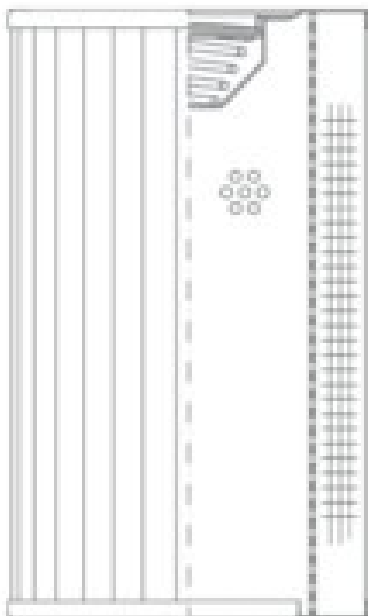

Buy Big, Save Big! - www.bigfilterstore.com - 866-673-0345

Technical Data for Big Filter #: BFS-10504

[Click to view stock, pricing and volume discount information](#)

Filter Type Details

Part Type: Hydraulic
Filter Type: Return Line
Media: Wire Mesh
Seal Material:
Fluid Type: HH / HL / HM / HV
Flow Direction: Outside-In

Dimensions (Inches)

Height: 8.77
O.D. Top: 4.02 **O.D. Bottom:** 4.02
I.D. Top: **I.D. Bottom:** 2.48
Weight (lbs): 3

Rating

Micron 1: 10
Micron 2:
Flow Rate (GPM):
Collapse Pressure (psi): 435
Filter area (sq in): 430
Beta Ratio 1:
Beta Ratio 2:
Capacity (gr):
Burst Pressure (psi)

Misc. Information

Thread Type:
Thread Size (in):
By-pass: Yes
Handle: No
Wrap: No

Contact Information

Big Filter Inc.
162 Kerr Dr.
Sault Ste. Marie, ON
P6A 5H9
Canada

Big Filter Inc.
605 Ridge St, #144
Sault Ste. Marie, MI
49783
USA