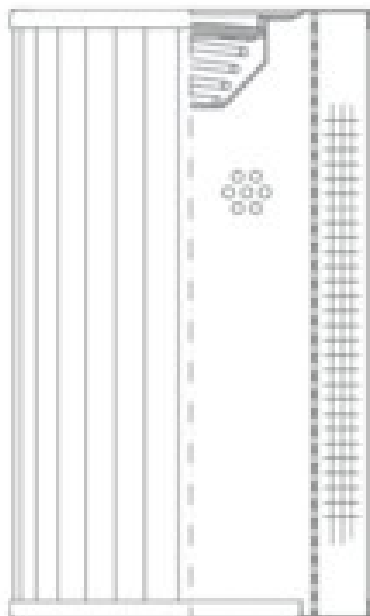

Buy Big, Save Big! - www.bigfilterstore.com - 866-673-0345

Technical Data for Big Filter #: BFS-10505

[Click to view stock, pricing and volume discount information](#)

Filter Type Details

Part Type: Hydraulic
Filter Type: Return Line
Media: Wire Mesh
Seal Material:
Fluid Type: HH / HL / HM / HV
Flow Direction: Outside-In

Dimensions (Inches)

Height: 8.77
O.D. Top: 4.02 **O.D. Bottom:** 4.02
I.D. Top: **I.D. Bottom:** 2.48
Weight (lbs): 3

Rating

Micron 1: 25 **Beta Ratio 1:**
Micron 2: **Beta Ratio 2:**
Flow Rate (GPM): **Capacity (gr):**
Collapse Pressure (psi): 435 **Burst Pressure (psi)**
Filter area (sq in): 430

Misc. Information

Thread Type:
Thread Size (in):
By-pass: Yes
Handle: No
Wrap: No

Contact Information

Big Filter Inc.
162 Kerr Dr.
Sault Ste. Marie, ON
P6A 5H9
Canada

Big Filter Inc.
605 Ridge St, #144
Sault Ste. Marie, MI
49783
USA