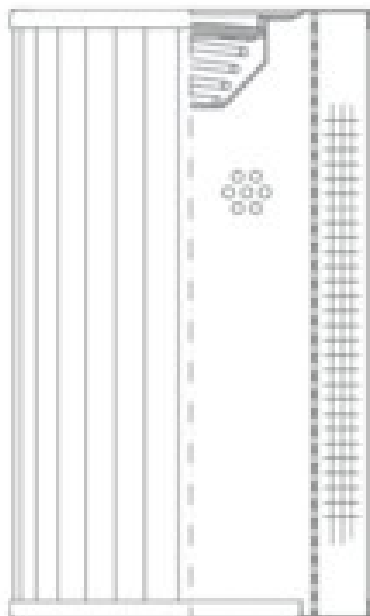

Buy Big, Save Big! - www.bigfilterstore.com - 866-673-0345

Technical Data for Big Filter #: BFS-10506

[Click to view stock, pricing and volume discount information](#)

Filter Type Details

Part Type: Hydraulic
Filter Type: Return Line
Media: Wire Mesh
Seal Material:
Fluid Type: HH / HL / HM / HV
Flow Direction: Outside-In

Dimensions (Inches)

Height: 8.77
O.D. Top: 4.02 **O.D. Bottom:** 4.02
I.D. Top: **I.D. Bottom:** 2.48
Weight (lbs): 3

Rating

Micron 1: 40 **Beta Ratio 1:**
Micron 2: **Beta Ratio 2:**
Flow Rate (GPM): **Capacity (gr):**
Collapse Pressure (psi): 435 **Burst Pressure (psi)**
Filter area (sq in): 430

Misc. Information

Thread Type:
Thread Size (in):
By-pass: Yes
Handle: No
Wrap: No

Contact Information

Big Filter Inc.
162 Kerr Dr.
Sault Ste. Marie, ON
P6A 5H9
Canada

Big Filter Inc.
605 Ridge St, #144
Sault Ste. Marie, MI
49783
USA