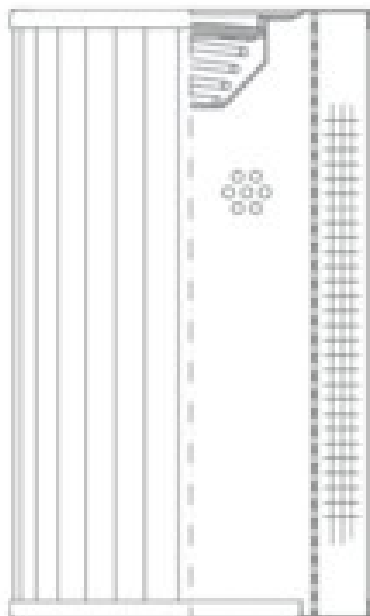

Contact Information

Big Filter Inc.
162 Kerr Dr.
Sault Ste. Marie, ON
P6A 5H9
Canada

Big Filter Inc.
605 Ridge St, #144
Sault Ste. Marie, MI
49783
USA

Toll Free: 866-673-0345
Direct: 705-255-2493

info@bigfilterstore.com
<https://www.bigfilterstore.com>