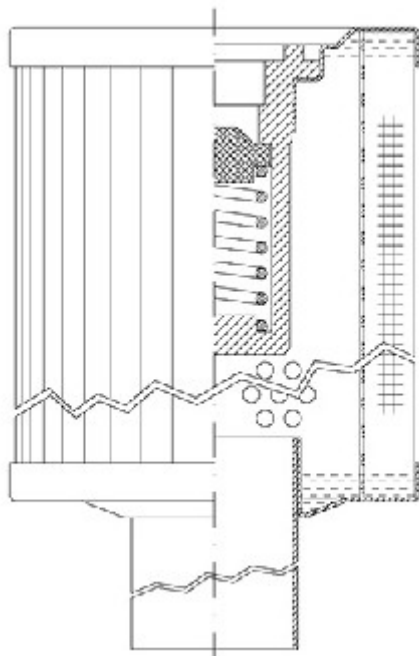

Buy Big, Save Big! - www.bigfilterstore.com - 866-673-0345

Technical Data for Big Filter #: BFS-1050F

[Click to view stock, pricing and volume discount information](#)

Filter Type Details

Part Type: Hydraulic
Filter Type: Return Line
Media: Stainless Steel Fiber
Seal Material:
Fluid Type: HH / HL / HM / HV
Flow Direction: Outside-In

Dimensions (Inches)

Height: 5.07
O.D. Top: 2.09 **O.D. Bottom:** 2.09
I.D. Top: **I.D. Bottom:** 0.87
Weight (lbs): 1

Rating

Micron 1: 5 **Beta Ratio 1:** 200/5
Micron 2: **Beta Ratio 2:**
Flow Rate (GPM): **Capacity (gr):** 1.25333
Collapse Pressure (psi): 435 **Burst Pressure (psi)**
Filter area (sq in): 48

Misc. Information

Thread Type:
Thread Size (in):
By-pass: Yes
Handle: No
Wrap: No

Contact Information

Big Filter Inc.
 162 Kerr Dr.
 Sault Ste. Marie, ON
 P6A 5H9
 Canada

Big Filter Inc.
 605 Ridge St, #144
 Sault Ste. Marie, MI
 49783
 USA