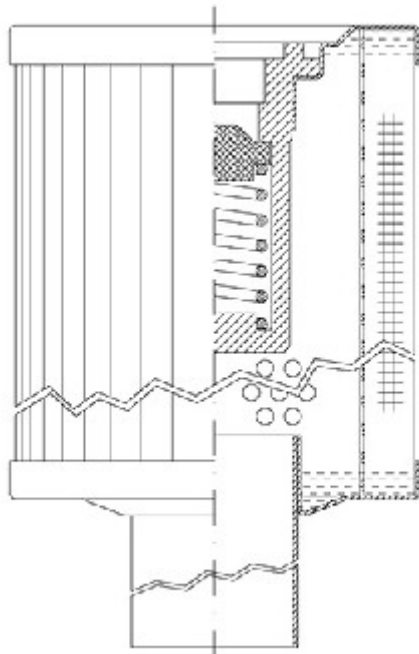

Buy Big, Save Big! - www.bigfilterstore.com - 866-673-0345

Technical Data for Big Filter #: BFS-10511

[Click to view stock, pricing and volume discount information](#)

Filter Type Details

Part Type: Hydraulic
Filter Type: Return Line
Media: Wire Mesh
Seal Material:
Fluid Type: HH / HL / HM / HV
Flow Direction: Outside-In

Dimensions (Inches)

Height: 5.07
O.D. Top: 2.09 **O.D. Bottom:** 2.09
I.D. Top: **I.D. Bottom:** 0.87
Weight (lbs): 1

Rating

Micron 1: 100 **Beta Ratio 1:**
Micron 2: **Beta Ratio 2:**
Flow Rate (GPM): **Capacity (gr):**
Collapse Pressure (psi): 435 **Burst Pressure (psi)**
Filter area (sq in): 48

Misc. Information

Thread Type:
Thread Size (in):
By-pass: Yes
Handle: No
Wrap: No

Contact Information

Big Filter Inc.
 162 Kerr Dr.
 Sault Ste. Marie, ON
 P6A 5H9
 Canada

Big Filter Inc.
 605 Ridge St, #144
 Sault Ste. Marie, MI
 49783
 USA