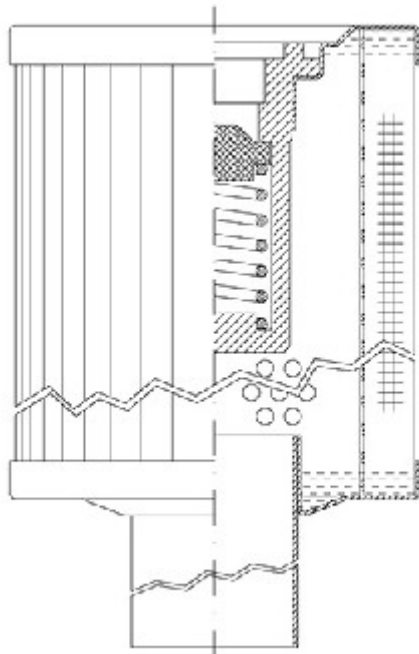

Buy Big, Save Big! - www.bigfilterstore.com - 866-673-0345

Technical Data for Big Filter #: BFS-10513

[Click to view stock, pricing and volume discount information](#)

Filter Type Details

Part Type: Hydraulic
Filter Type: Return Line
Media: Wire Mesh
Seal Material:
Fluid Type: HH / HL / HM / HV
Flow Direction: Outside-In

Dimensions (Inches)

Height: 5.07
O.D. Top: 2.09 **O.D. Bottom:** 2.09
I.D. Top: **I.D. Bottom:** 0.87
Weight (lbs): 1

Rating

Micron 1: 25 **Beta Ratio 1:**
Micron 2: **Beta Ratio 2:**
Flow Rate (GPM): **Capacity (gr):**
Collapse Pressure (psi):435 **Burst Pressure (psi)**
Filter area (sq in): 48

Misc. Information

Thread Type:
Thread Size (in):
By-pass: Yes
Handle: No
Wrap: No

Contact Information

Big Filter Inc.
 162 Kerr Dr.
 Sault Ste. Marie, ON
 P6A 5H9
 Canada

Big Filter Inc.
 605 Ridge St, #144
 Sault Ste. Marie, MI
 49783
 USA