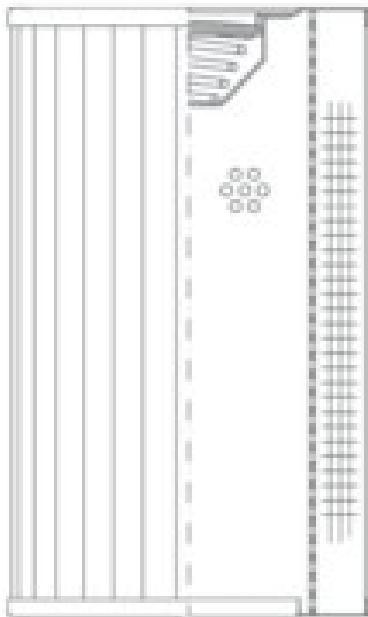

Contact Information

Big Filter Inc.
162 Kerr Dr.
Sault Ste. Marie, ON
P6A 5H9
Canada

Big Filter Inc.
605 Ridge St, #144
Sault Ste. Marie, MI
49783
USA

Toll Free: 866-673-0345
Direct: 705-255-2493

info@bigfilterstore.com
<https://www.bigfilterstore.com>