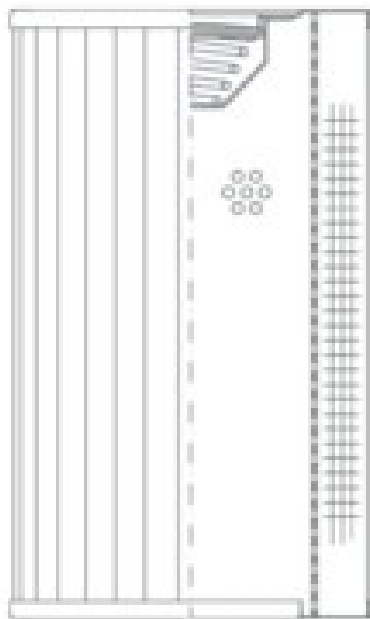

Buy Big, Save Big! - www.bigfilterstore.com - 866-673-0345

Technical Data for Big Filter #: BFS-1051E

[Click to view stock, pricing and volume discount information](#)

Filter Type Details

Part Type: Hydraulic
Filter Type: Return Line
Media: Stainless Steel Fiber
Seal Material:
Fluid Type: HH / HL / HM / HV
Flow Direction: Outside-In

Dimensions (Inches)

Height: 10.74
O.D. Top: 4.02 **O.D. Bottom:** 4.02
I.D. Top: **I.D. Bottom:** 2.48
Weight (lbs): 2.2

Rating

Micron 1: 10 **Beta Ratio 1:** 200/10
Micron 2: **Beta Ratio 2:**
Flow Rate (GPM): **Capacity (gr):** 13.71006
Collapse Pressure (psi): 435 **Burst Pressure (psi)**
Filter area (sq in): 527

Misc. Information

Thread Type:
Thread Size (in):
By-pass: Yes
Handle: No
Wrap: No

Contact Information

Big Filter Inc.
162 Kerr Dr.
Sault Ste. Marie, ON
P6A 5H9
Canada

Big Filter Inc.
605 Ridge St, #144
Sault Ste. Marie, MI
49783
USA