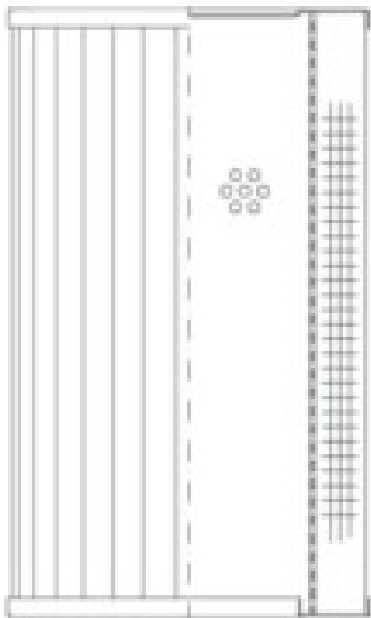

Buy Big, Save Big! - www.bigfilterstore.com - 866-673-0345

Technical Data for Big Filter #: BFS-10526

[Click to view stock, pricing and volume discount information](#)

Filter Type Details

Part Type: Hydraulic
Filter Type: Return Line
Media: Glass
Seal Material:
Fluid Type: HH / HL / HM / HV
Flow Direction: Outside-In

Dimensions (Inches)

Height: 10.74
O.D. Top: 4.02 **O.D. Bottom:** 4.02
I.D. Top: **I.D. Bottom:** 2.48
Weight (lbs): 2.2

Rating

Micron 1: 5 **Beta Ratio 1:** 200/5.4
Micron 2: **Beta Ratio 2:** 1000/7.7
Flow Rate (GPM): **Capacity (gr):** 93.328011
Collapse Pressure (psi): 435 **Burst Pressure (psi)**
Filter area (sq in): 996

Misc. Information

Thread Type:
Thread Size (in):
By-pass: Yes
Handle: No
Wrap: No

Contact Information

Big Filter Inc.
162 Kerr Dr.
Sault Ste. Marie, ON
P6A 5H9
Canada

Big Filter Inc.
605 Ridge St, #144
Sault Ste. Marie, MI
49783
USA