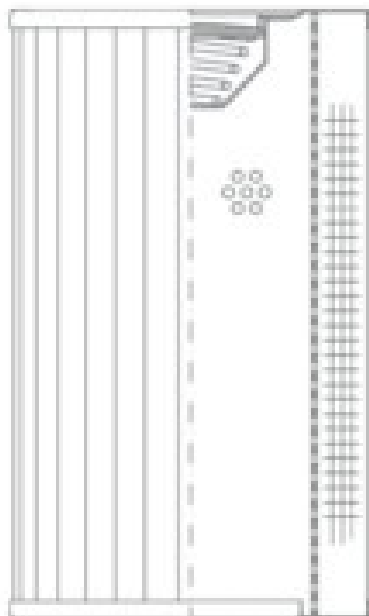

Contact Information

Big Filter Inc.
162 Kerr Dr.
Sault Ste. Marie, ON
P6A 5H9
Canada

Big Filter Inc.
605 Ridge St, #144
Sault Ste. Marie, MI
49783
USA

Toll Free: 866-673-0345
Direct: 705-255-2493

info@bigfilterstore.com
<https://www.bigfilterstore.com>