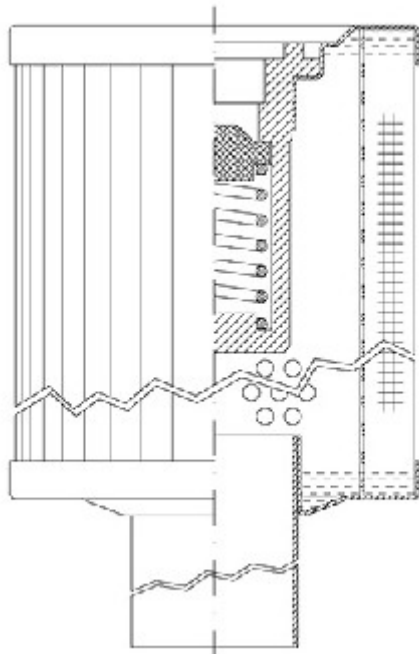

Contact Information

Big Filter Inc.
162 Kerr Dr.
Sault Ste. Marie, ON
P6A 5H9
Canada

Big Filter Inc.
605 Ridge St, #144
Sault Ste. Marie, MI
49783
USA

Toll Free: 866-673-0345
Direct: 705-255-2493

info@bigfilterstore.com
<https://www.bigfilterstore.com>